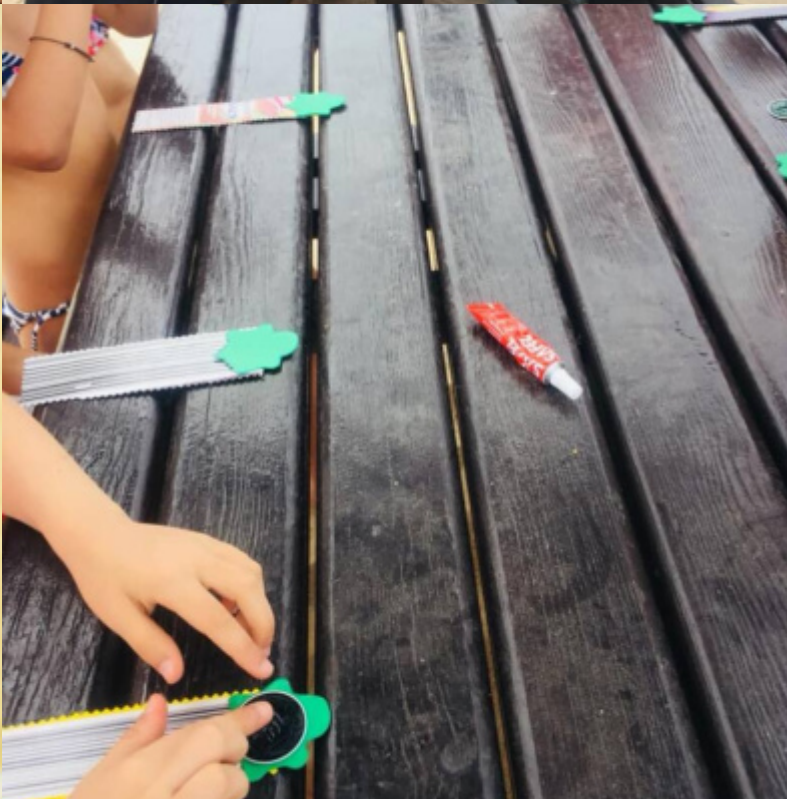

ExpressAR-TE

- do lixo a Arte!

TEATRO E MARIONETAS DE

Mandrágora

www.marionetasmandragora.pt

ExpressAR-TE

- do lixo a Arte!

Primeira ação de intervenção artística deste projeto que pretende recorrer à arte como recurso comunicacional não agressivo de reflexão das problemáticas relacionados com o impacto ambiental.

Das ações de sensibilização e limpeza de praia, haverá uma seleção dos resíduos recolhidos pelo artista, no Centro Azul, seguido de um Work in Progress ao vivo para a criação de uma obra artística que ficará em exposição na praia durante a época balnear.

#praiaazul_marionetas_mandragora