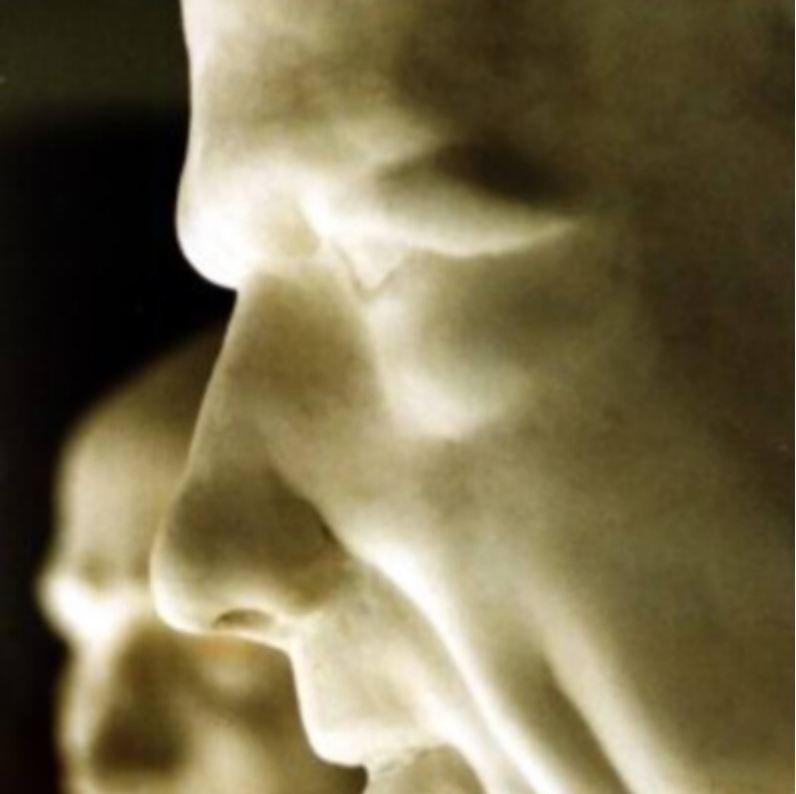

Manequins

fiber glass and mixed media
2000

comissioned artwork by Vila do Conde city hall

GALLERY

PUBLIC COLLECTIONS