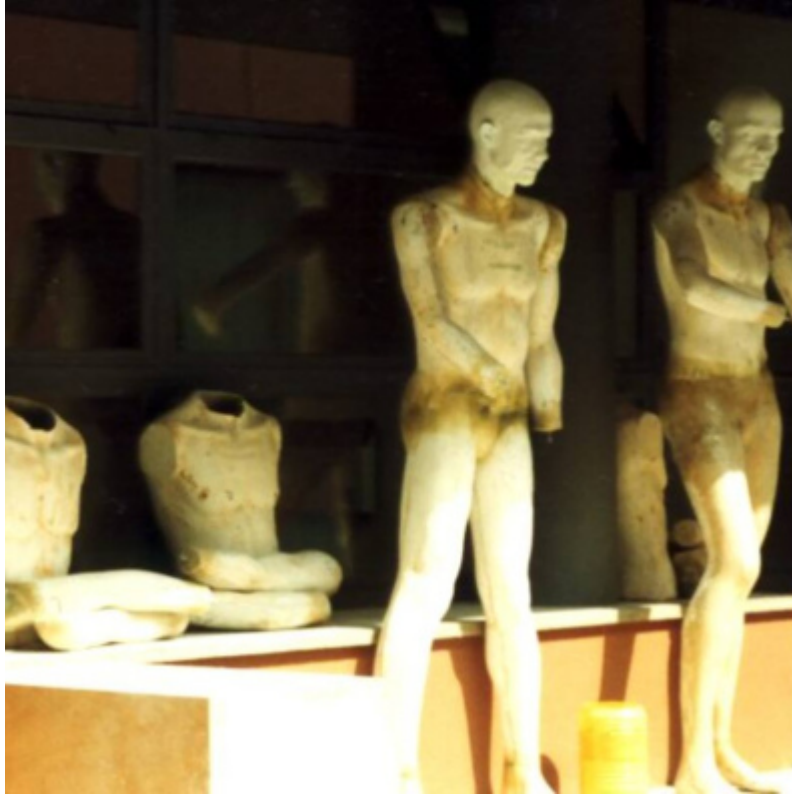

Manequins

fiber glass and mixed media
2000

comissioned artwork by Vila do Conde city hall

GALLERY

PUBLIC COLLECTIONS