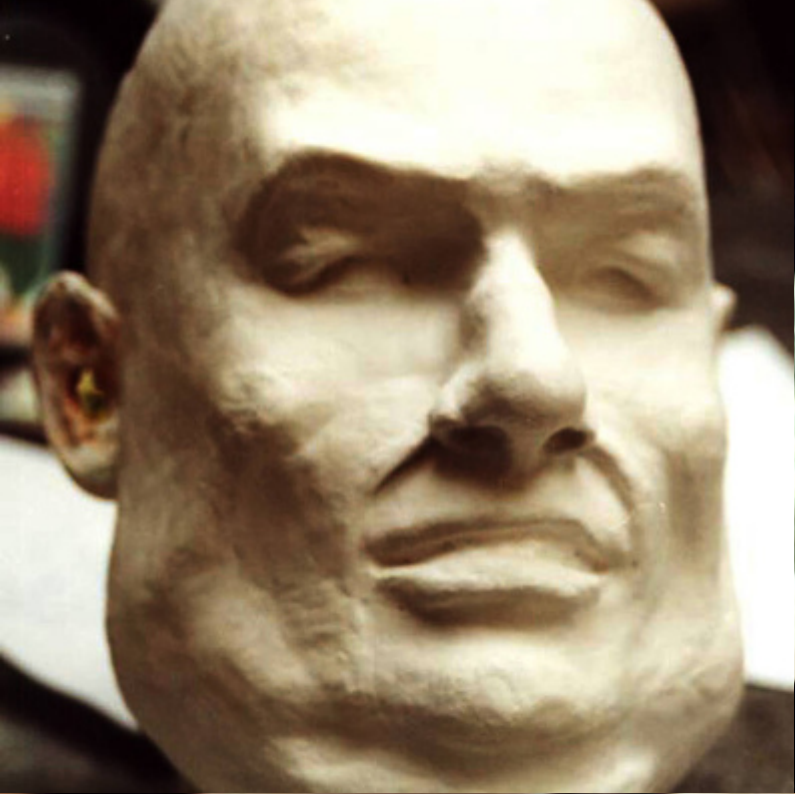

Manequins

fiber glass and mixed media
2000

comissioned artwork by Vila do Conde city hall

GALLERY

PUBLIC COLLECTIONS