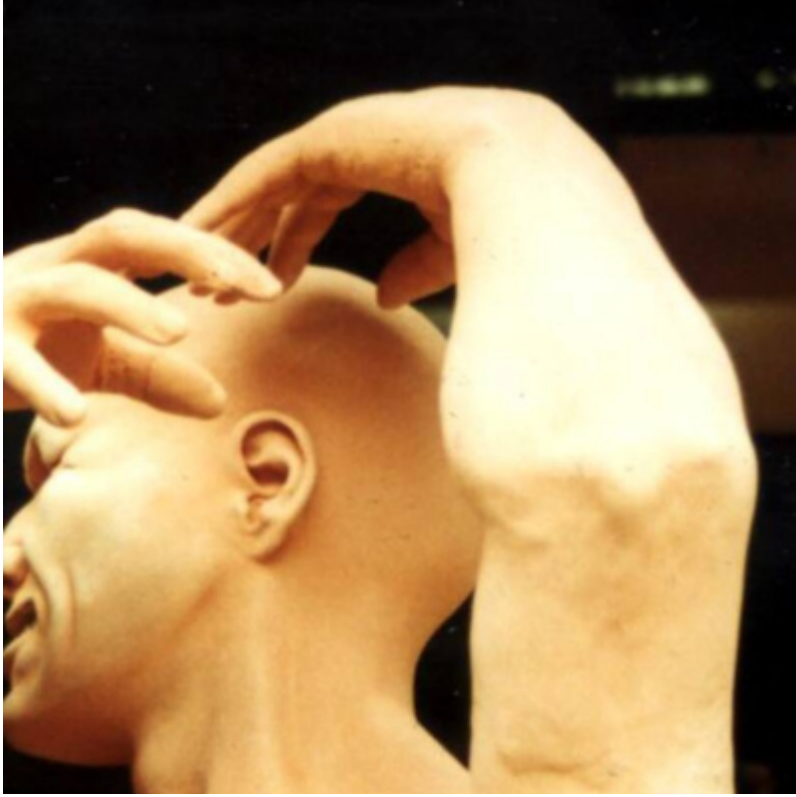

Manequins

fiber glass and mixed media
2000

comissioned artwork by Vila do Conde city hall

GALLERY

PUBLIC COLLECTIONS