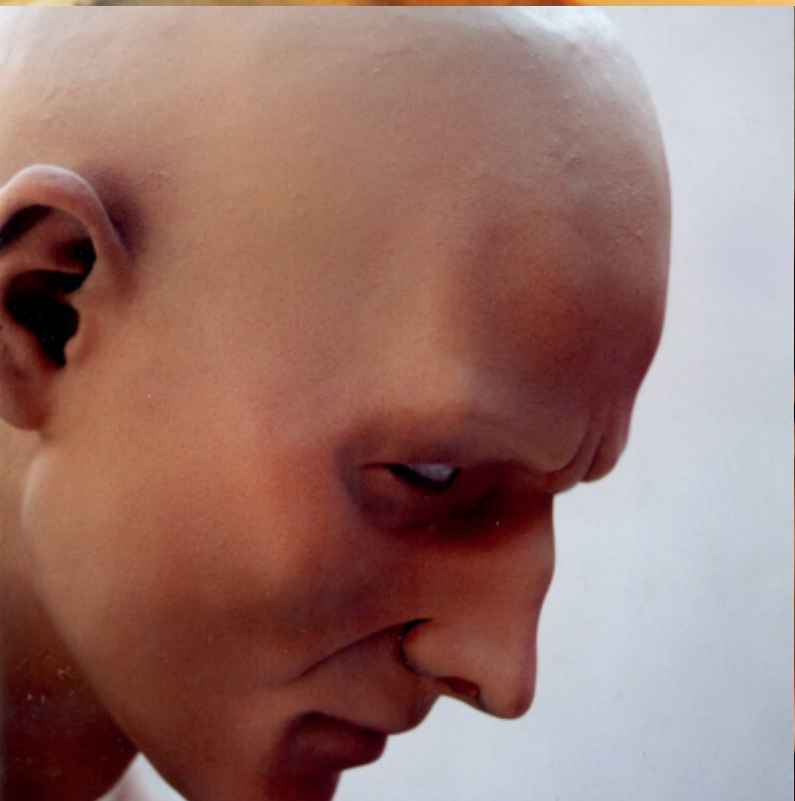

Manequins

fiber glass and mixed media
2000

comissioned artwork by Vila do Conde city hall

GALLERY

PUBLIC COLLECTIONS