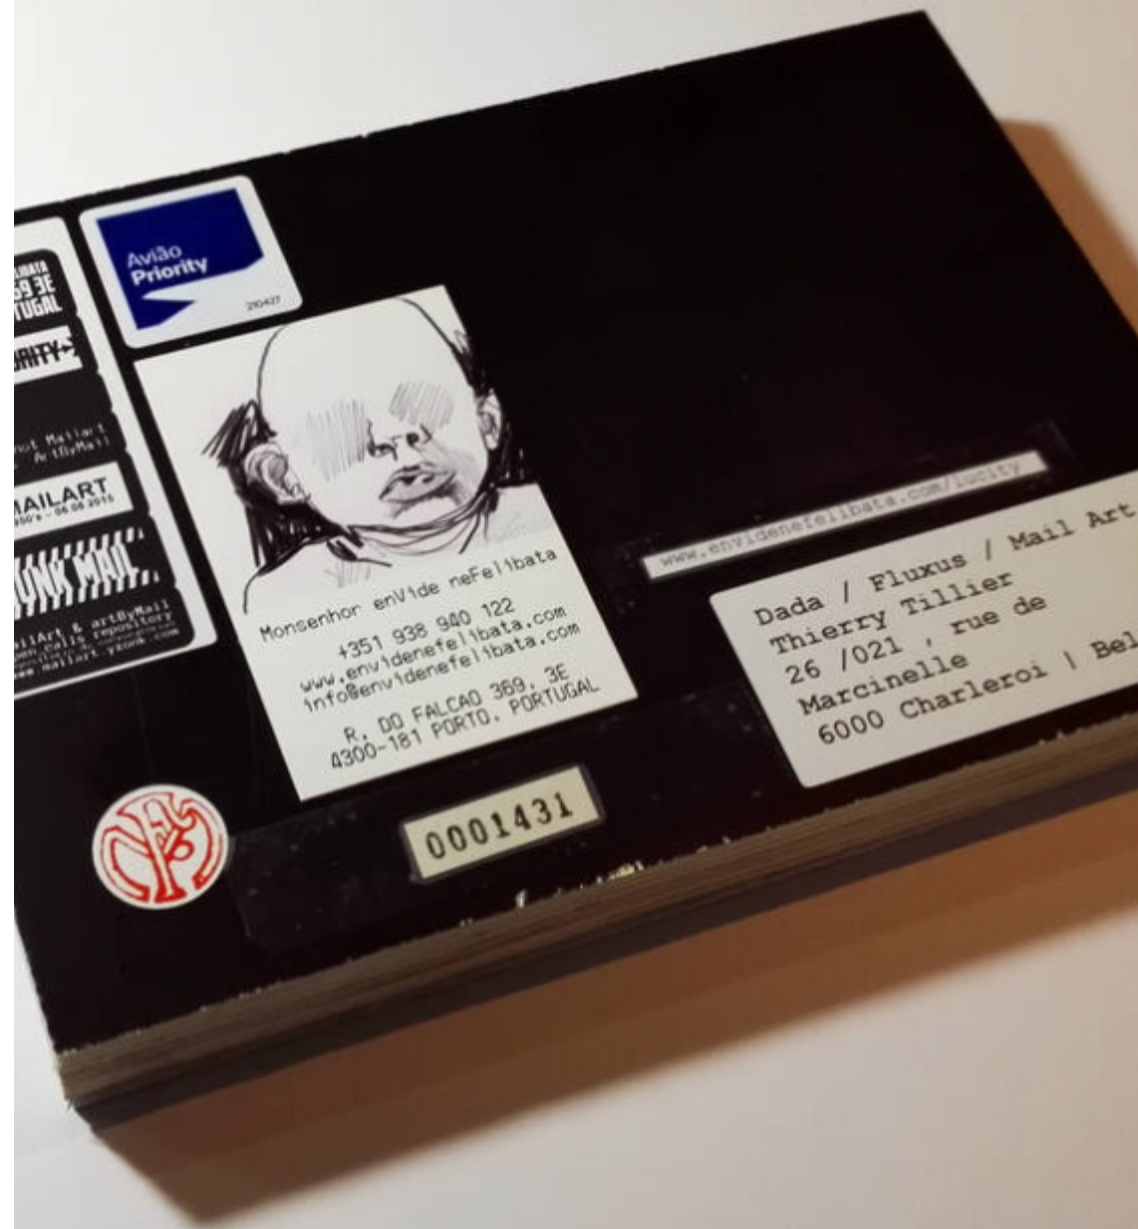

LUCity! PACK

assemblage / 148.5 x 210 mm
set of 20
2019

refurbished leftovers from Lucity! art installation

MONSENHOR ENVIDE NEFELIBATA
R DO FALCÃO 369 3E
4300 181 PORTUGAL

NON-PRIORITY

This is not Mailart
this is ArtByMail