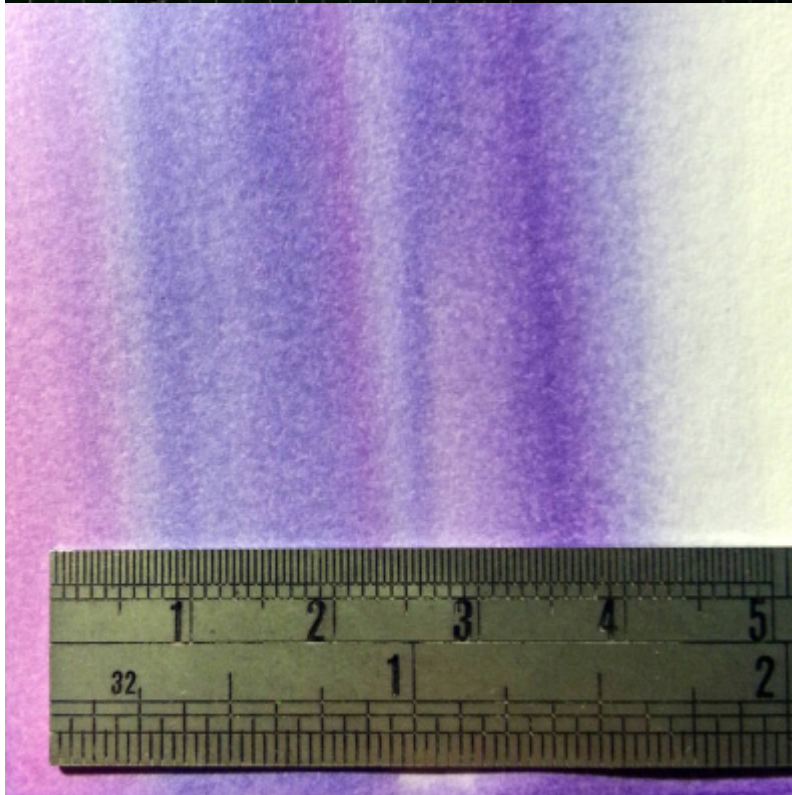

Faces of Deception

ballpoint pen, sharpies and hairspray on 110gr
Discovery paper / 210 x 297 mm
2015/16

51-15

Monsenhor enVide neFelibata

Monsenhor enVide nefelibata

FACES OF DECEPTION

30 OCT 2016

GALLERY