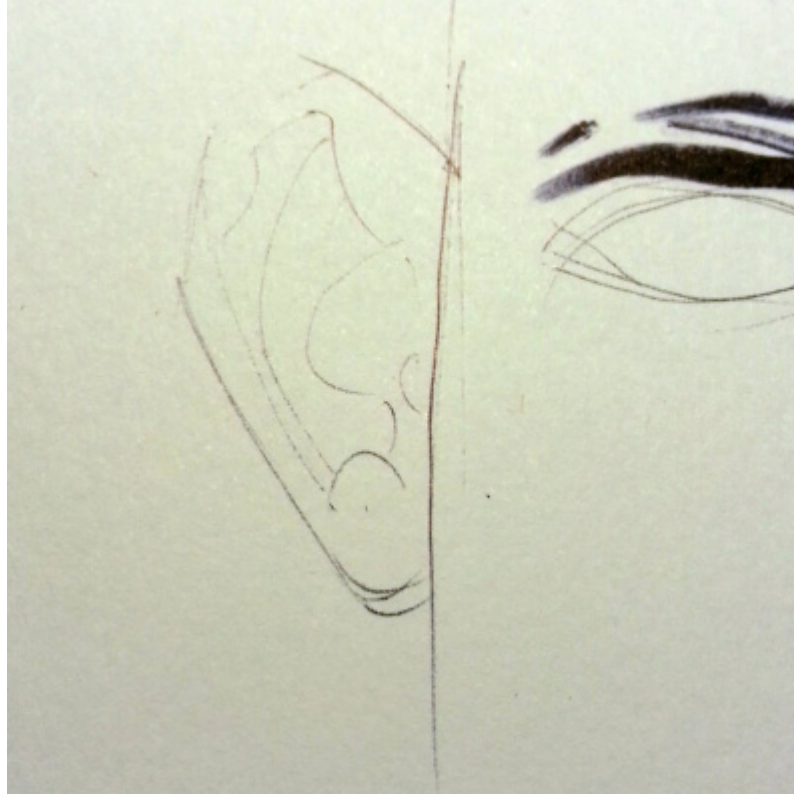

Faces of Deception

ballpoint pen, sharpies and hairspray on 110gr
Discovery paper / 210 x 297 mm
2015/16

51-15

Monsenhor enVide neFelibata

Monsenhor enVide nefelibata

FACES OF DECEPTION

30 OCT 2016

GALLERY