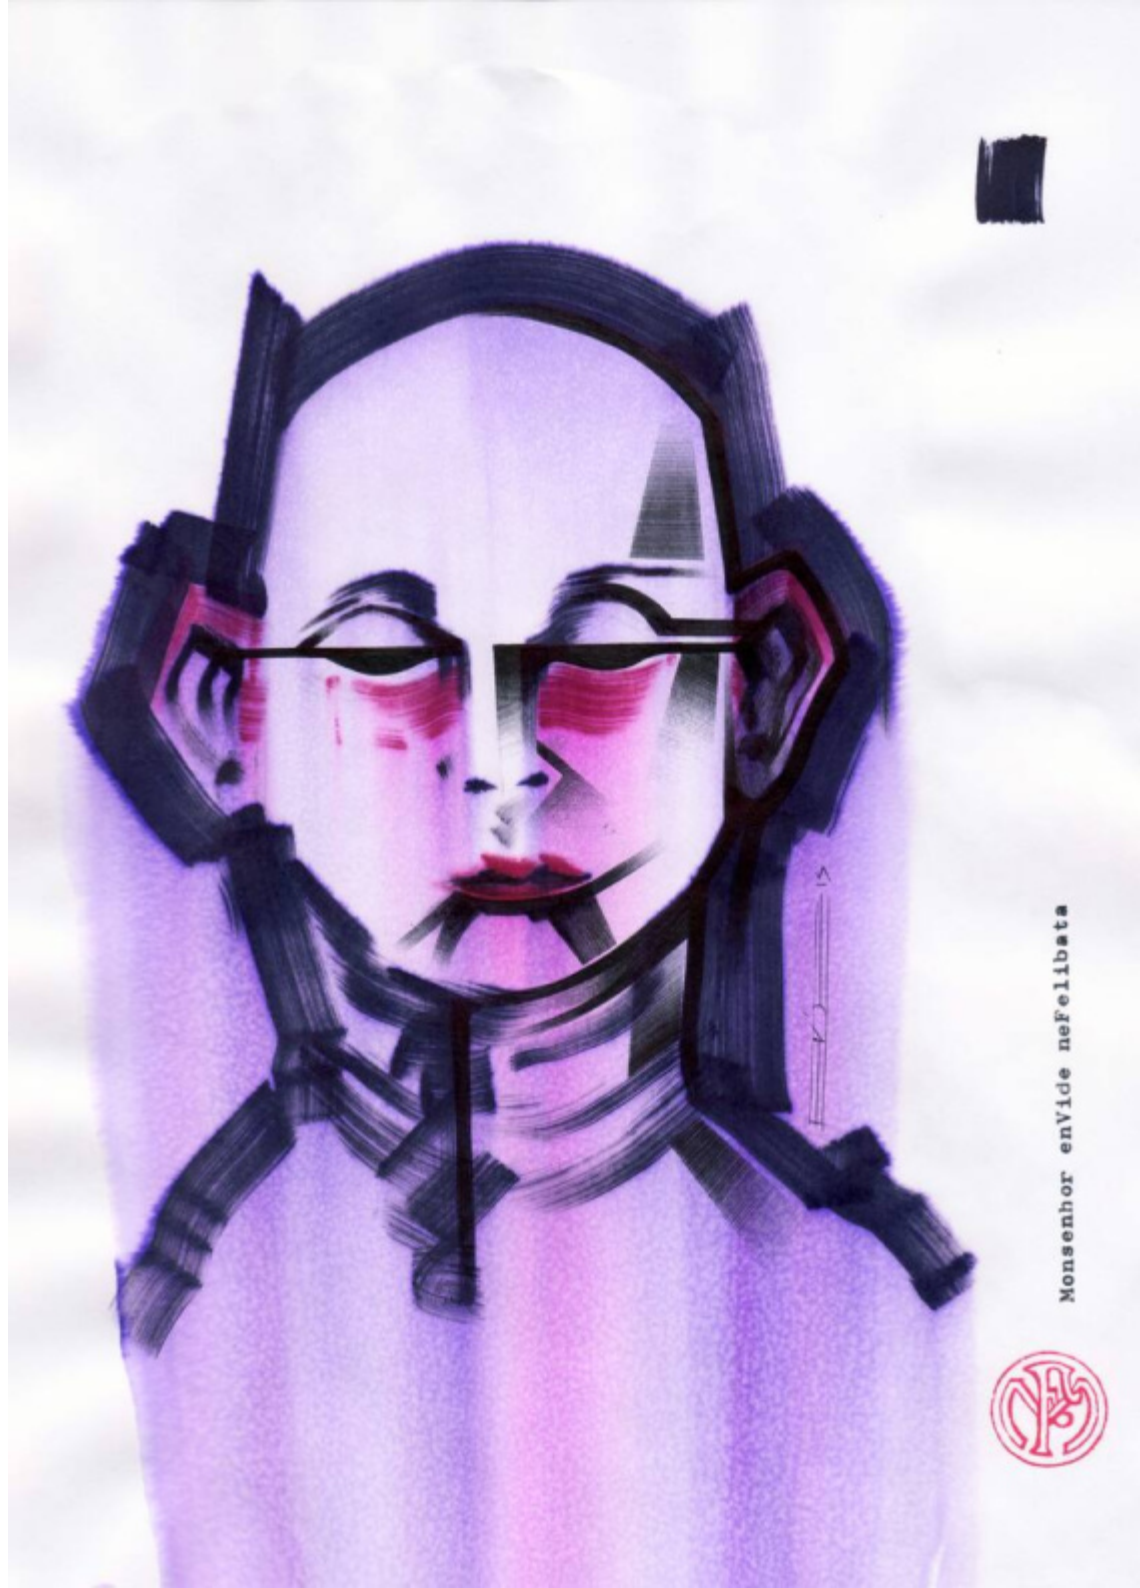

Faces of Deception

ballpoint pen, sharpies and hairspray on 110gr
Discovery paper / 210 x 297 mm
2015/16

51-15

Monsenhor enVide neFelibata

Monsenhor enVide nefelibata

FACES OF DECEPTION

30 OCT 2016

GALLERY