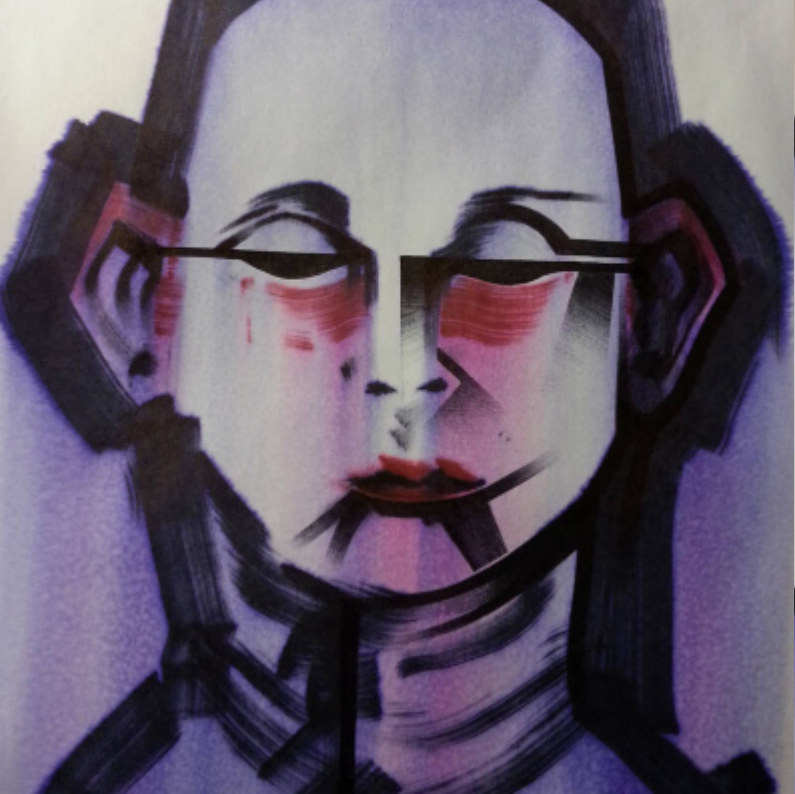

Faces of Deception

ballpoint pen, sharpies and hairspray on 110gr
Discovery paper / 210 x 297 mm
2015/16

51-15

Monsenhor enVide neFelibata

Monsenhor enVide nefelibata

FACES OF DECEPTION

30 OCT 2016

GALLERY