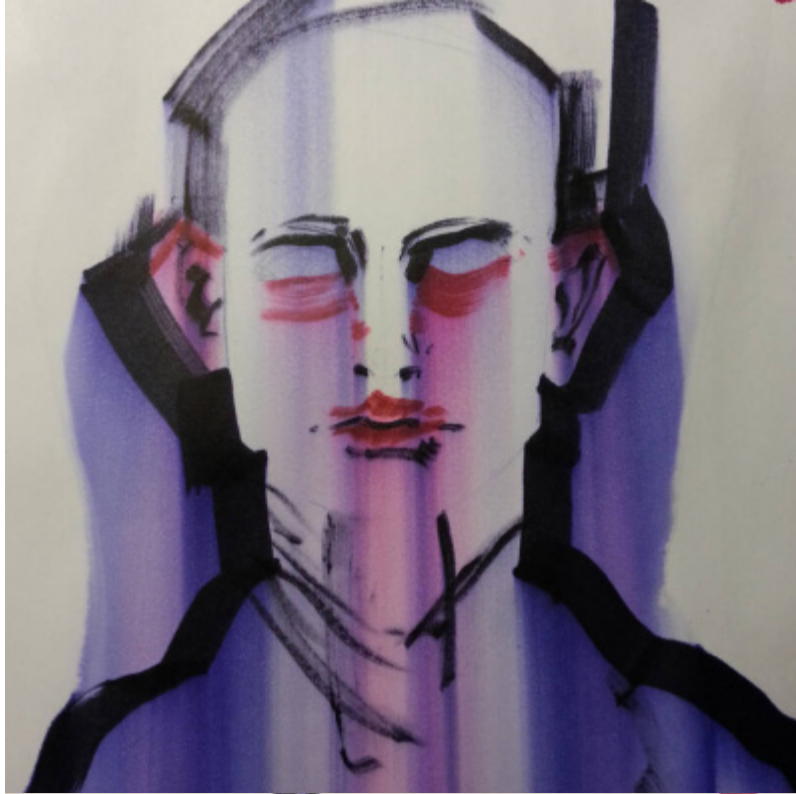

Faces of Deception

ballpoint pen, sharpies and hairspray on 110gr
Discovery paper / 210 x 297 mm
2015/16

51-15

Monsenhor enVide neFelibata

Monsenhor enVide nefelibata

FACES OF DECEPTION

30 OCT 2016

GALLERY