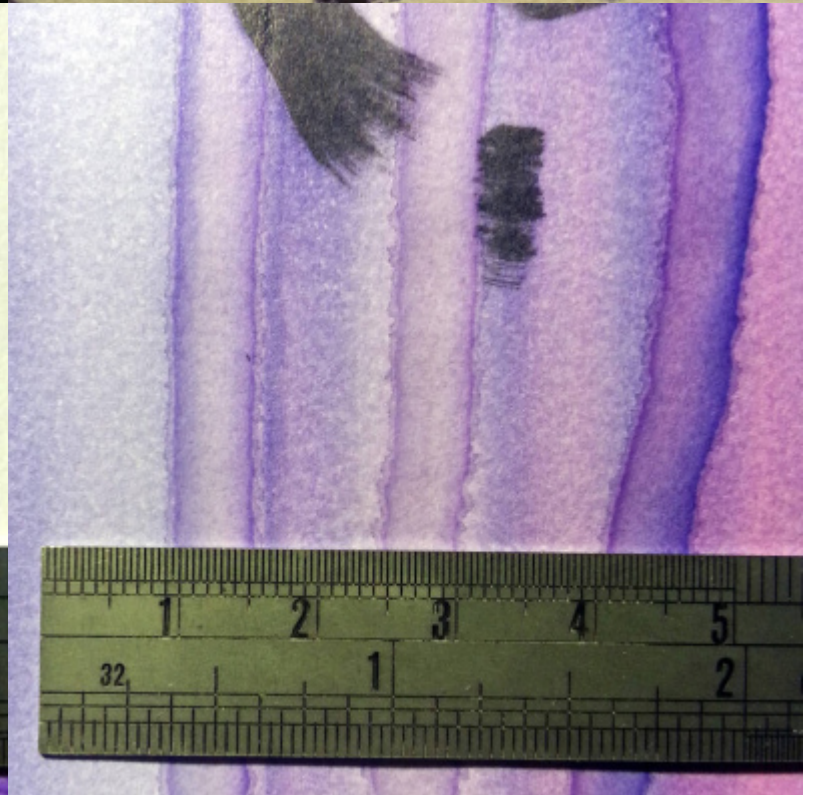

Faces of Deception

ballpoint pen, sharpies and hairspray on 110gr
Discovery paper / 210 x 297 mm
2015/16

51-15

Monsenhor enVide neFelibata

Monsenhor enVide nefelibata

FACES OF DECEPTION

30 OCT 2016

GALLERY