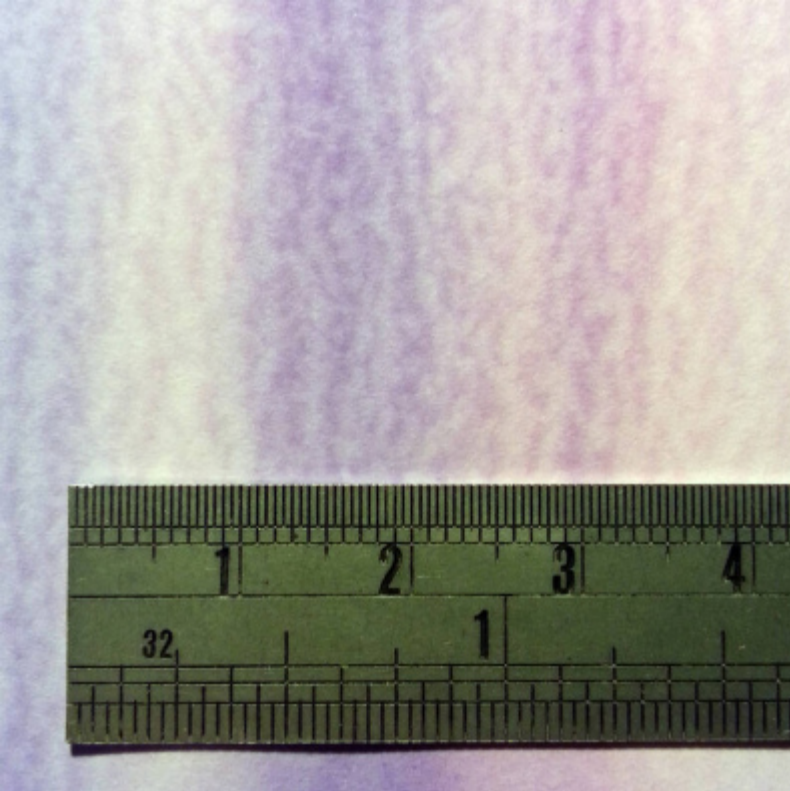

Faces of Deception

ballpoint pen, sharpies and hairspray on 110gr
Discovery paper / 210 x 297 mm
2015/16

51-15

Monsenhor enVide neFelibata

Monsenhor enVide nefelibata

FACES OF DECEPTION

30 OCT 2016

GALLERY