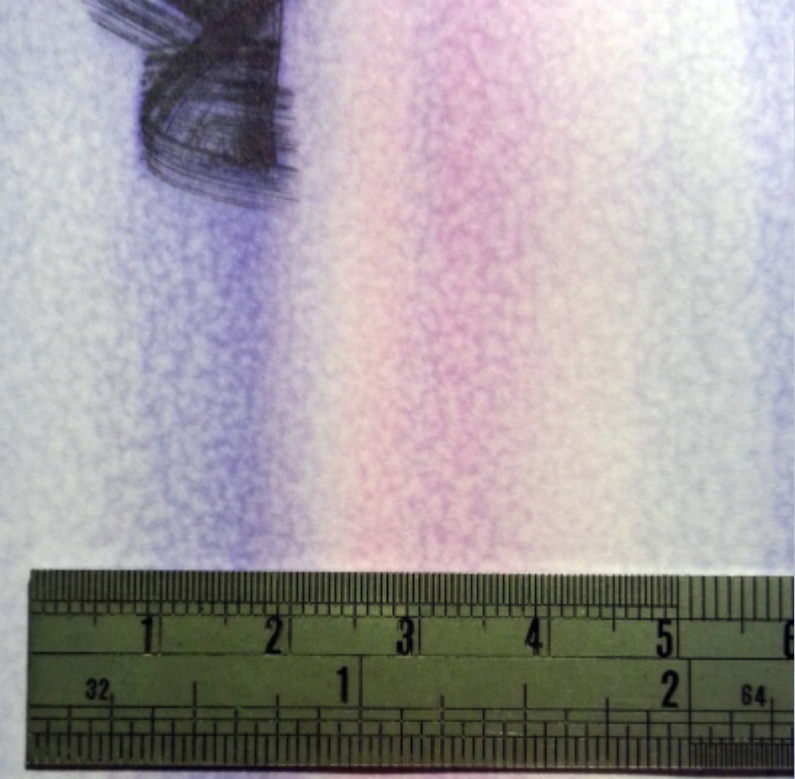

Faces of Deception

ballpoint pen, sharpies and hairspray on 110gr
Discovery paper / 210 x 297 mm
2015/16

51-15

Monsenhor enVide neFelibata

Monsenhor enVide nefelibata

FACES OF DECEPTION

30 OCT 2016

GALLERY