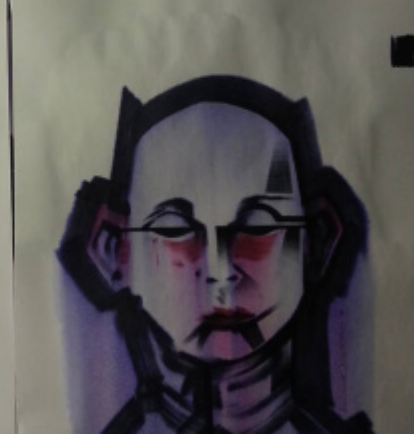

Faces of Deception

ballpoint pen, sharpies and hairspray on 110gr
Discovery paper / 210 x 297 mm
2015/16

51-15

Monsenhor enVide neFelibata

Monsenhor enVide nefelibata

FACES OF DECEPTION

30 OCT 2016

GALLERY