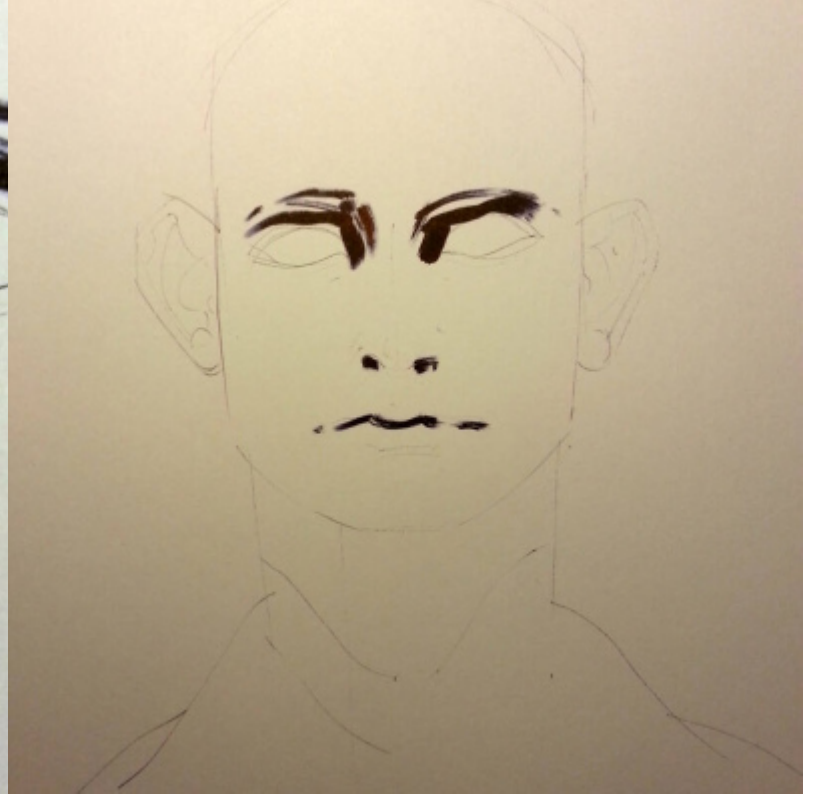

Faces of Deception

ballpoint pen, sharpies and hairspray on 110gr
Discovery paper / 210 x 297 mm
2015/16

51-15

Monsenhor enVide neFelibata

Monsenhor enVide nefelibata

FACES OF DECEPTION

30 OCT 2016

GALLERY