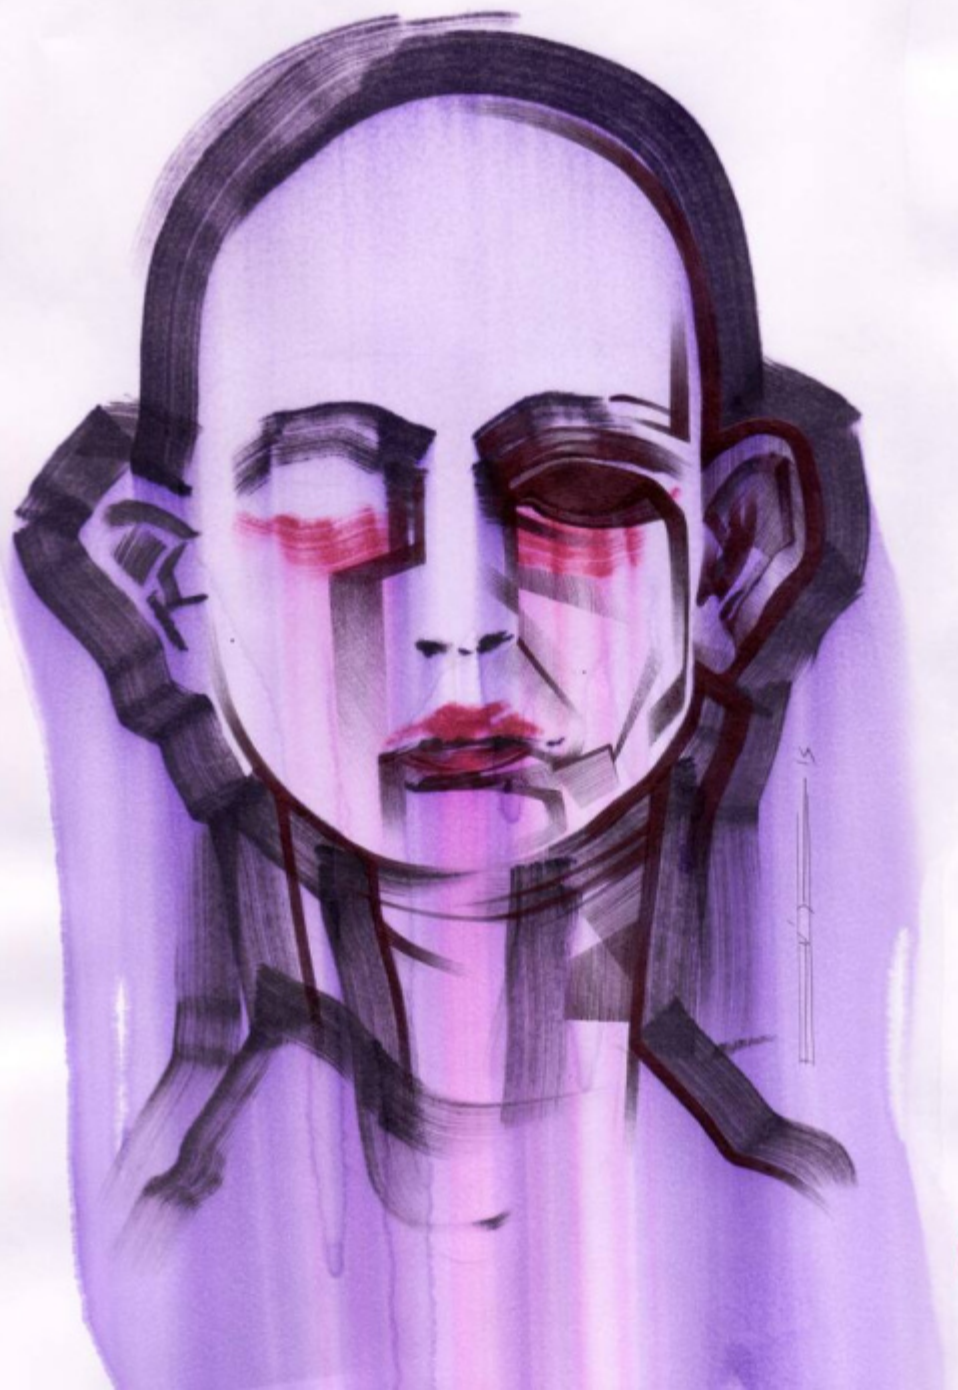

Faces of Deception

ballpoint pen, sharpies and hairspray on 110gr
Discovery paper / 210 x 297 mm
2015/16

51-15

Monsenhor enVide neFelibata

Monsenhor enVide nefelibata

FACES OF DECEPTION

30 OCT 2016

GALLERY