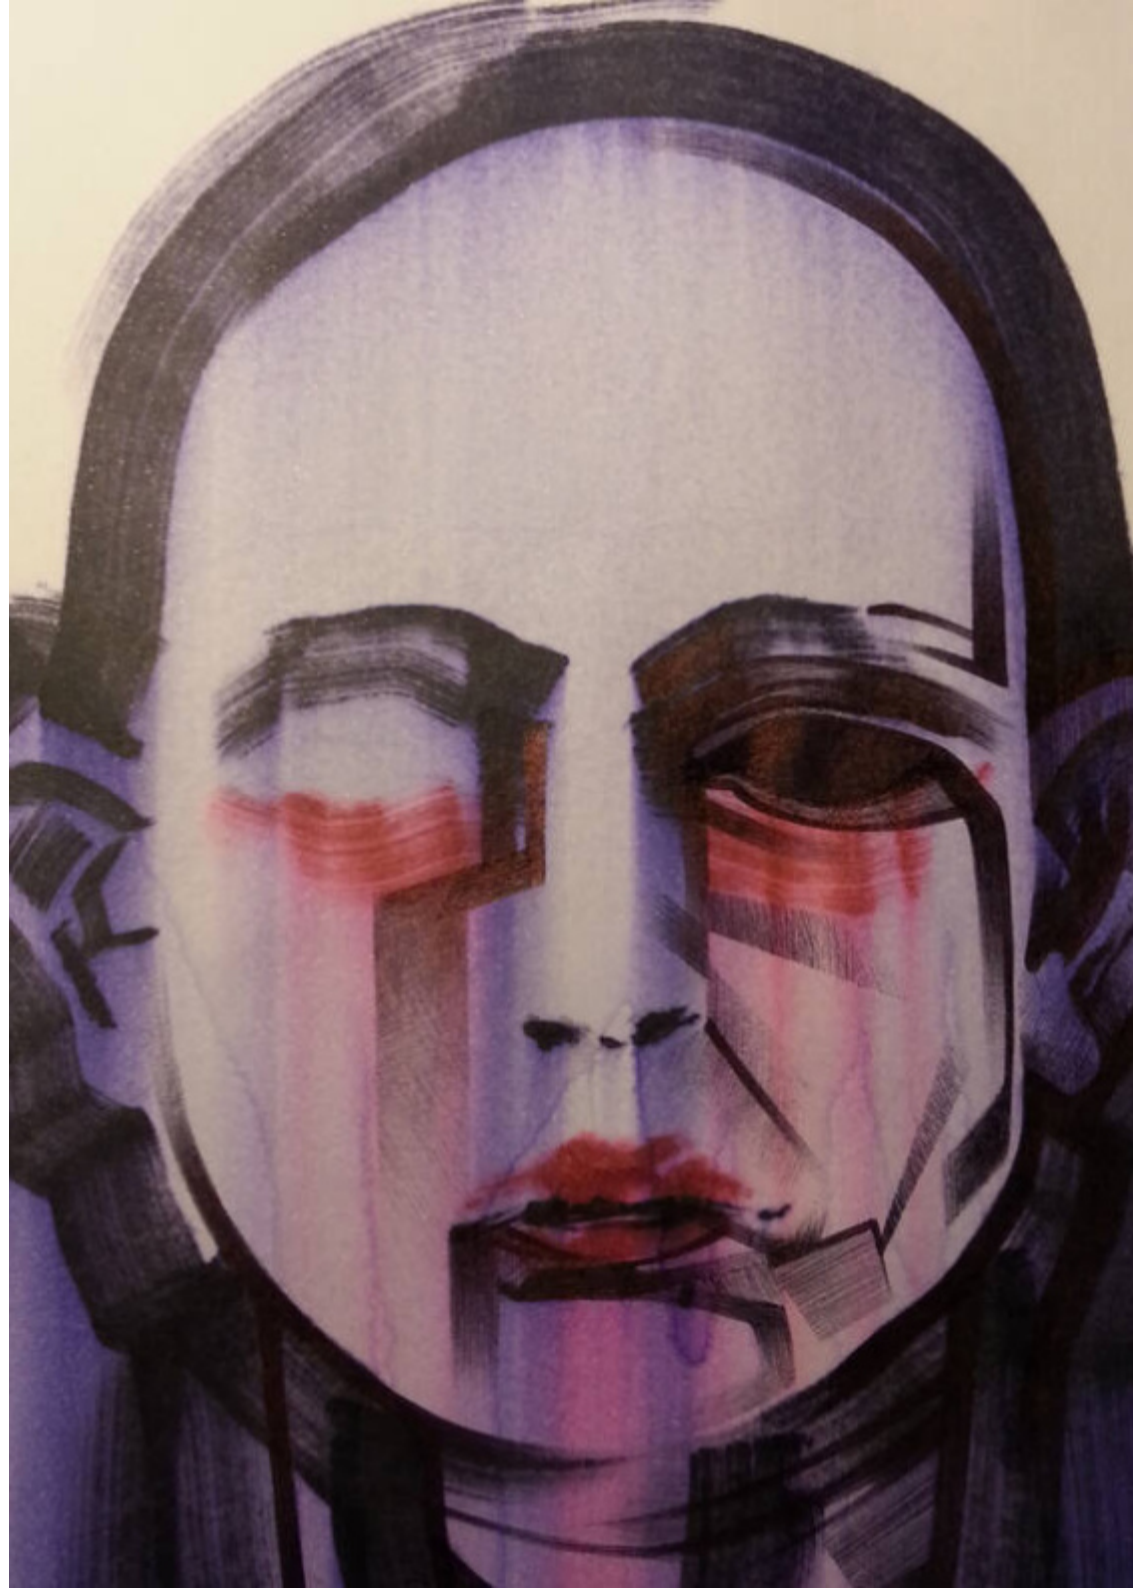

Faces of Deception

ballpoint pen, sharpies and hairspray on 110gr
Discovery paper / 210 x 297 mm
2015/16

51-15

Monsenhor enVide neFelibata

Monsenhor enVide nefelibata

FACES OF DECEPTION

30 OCT 2016

GALLERY