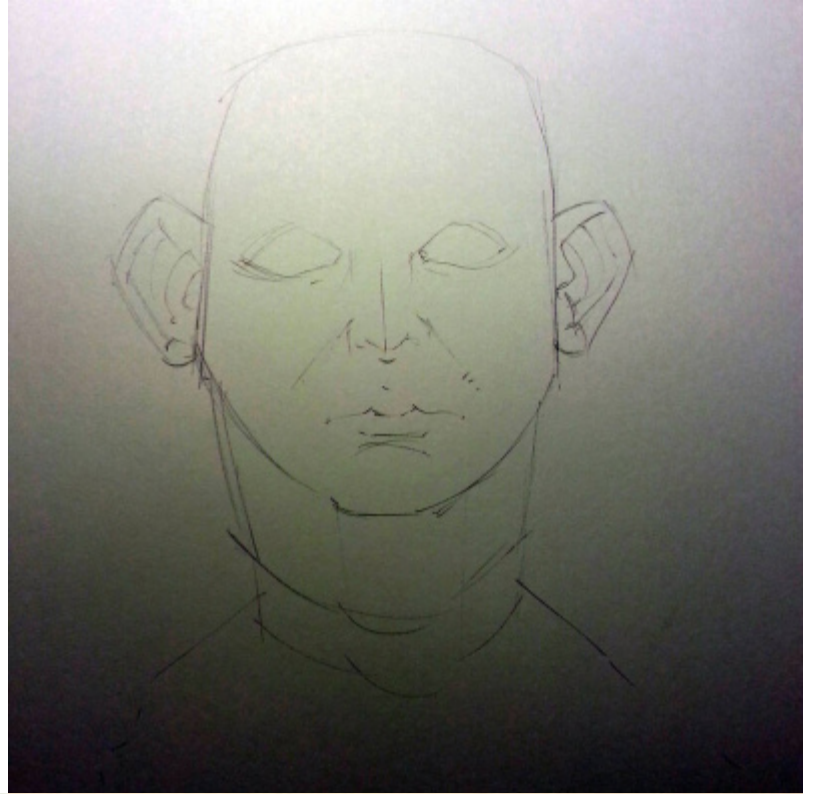

Faces of Deception

ballpoint pen, sharpies and hairspray on 110gr
Discovery paper / 210 x 297 mm
2015/16

51-15

Monsenhor enVide neFelibata

Monsenhor enVide nefelibata

FACES OF DECEPTION

30 OCT 2016

GALLERY