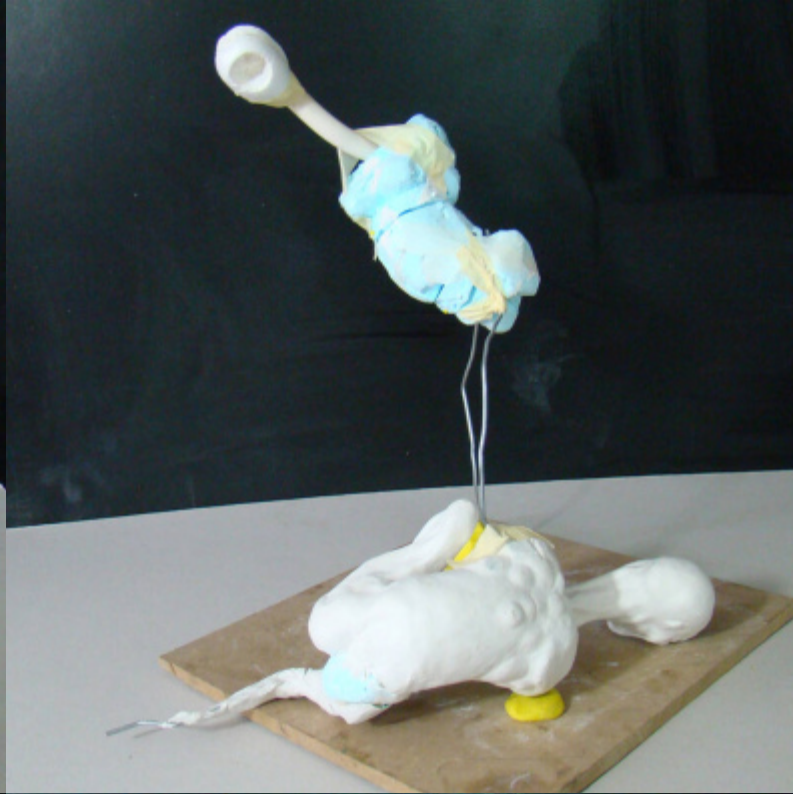

Creatures

colored water based dough over polystyrene and zinc
wire / 250 x 250 x 250 mm
2010

*artwork created for the exhibition "COLECTIVA 010"
at ATELIER01*

GALLERY

SHOWN AT

2010

"COLECTIVA 010" // ATELIER01 / Póvoa de Varzim, Portugal