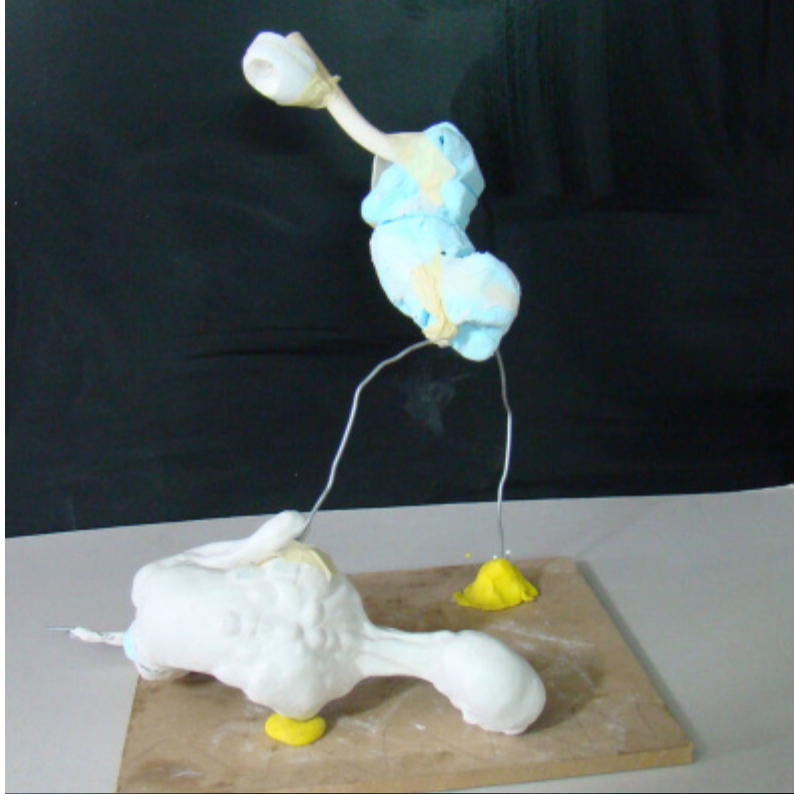

Creatures

colored water based dough over polystyrene and zinc
wire / 250 x 250 x 250 mm
2010

*artwork created for the exhibition "COLECTIVA 010"
at ATELIER01*

GALLERY

SHOWN AT

2010

"COLECTIVA 010" // ATELIER01 / Póvoa de Varzim, Portugal