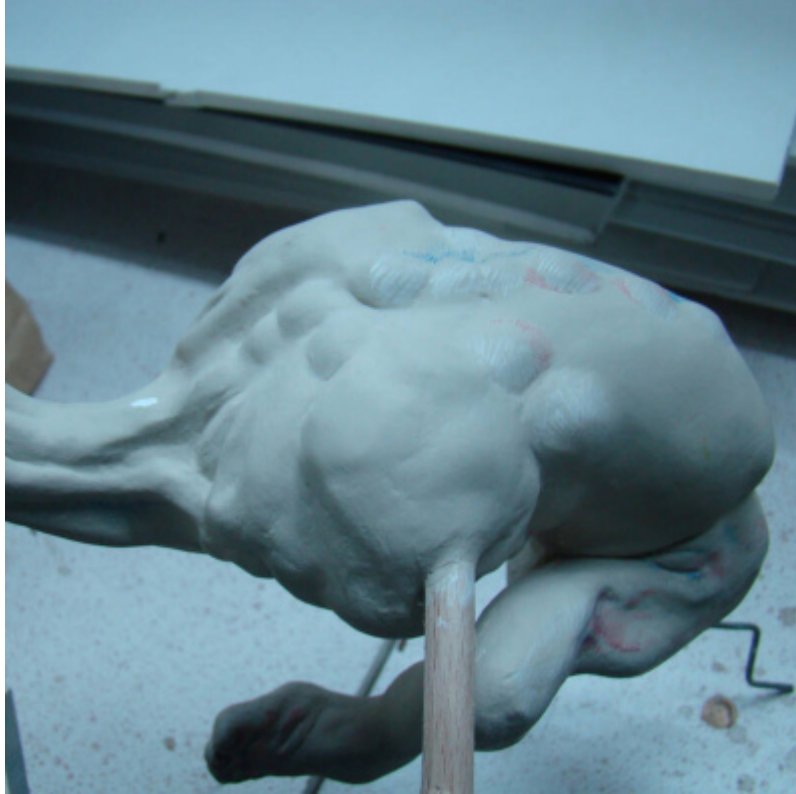

Creatures

colored water based dough over polystyrene and zinc
wire / 250 x 250 x 250 mm
2010

*artwork created for the exhibition "COLECTIVA 010"
at ATELIER01*

GALLERY

SHOWN AT

2010

"COLECTIVA 010" // ATELIER01 / Póvoa de Varzim, Portugal