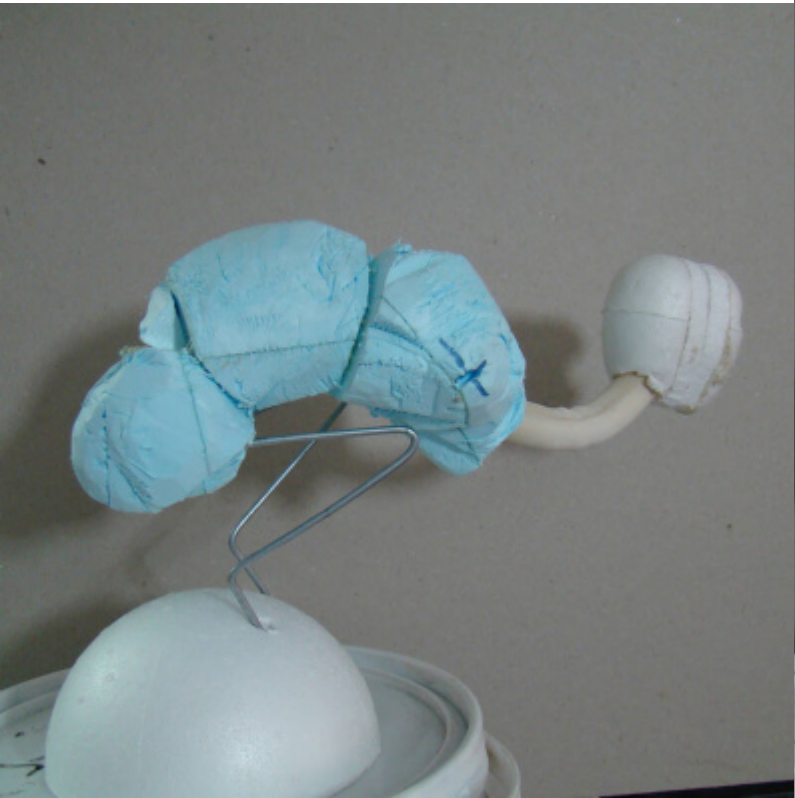

Creatures

colored water based dough over polystyrene and zinc
wire / 250 x 250 x 250 mm
2010

*artwork created for the exhibition "COLECTIVA 010"
at ATELIER01*

GALLERY

SHOWN AT

2010

"COLECTIVA 010" // ATELIER01 / Póvoa de Varzim, Portugal