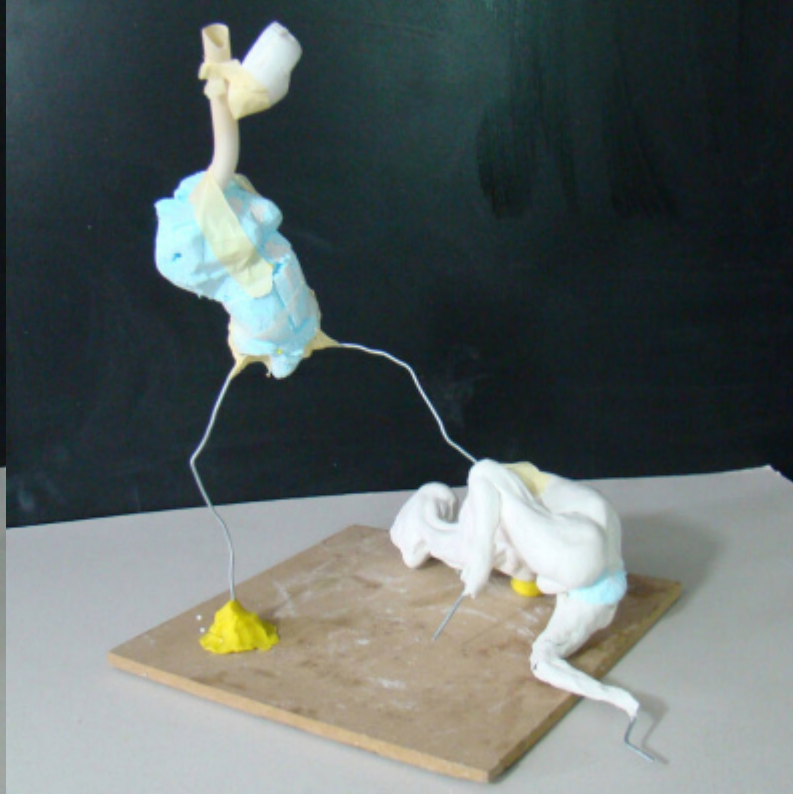

Creatures

colored water based dough over polystyrene and zinc
wire / 250 x 250 x 250 mm
2010

*artwork created for the exhibition "COLECTIVA 010"
at ATELIER01*

GALLERY

SHOWN AT

2010

"COLECTIVA 010" // ATELIER01 / Póvoa de Varzim, Portugal